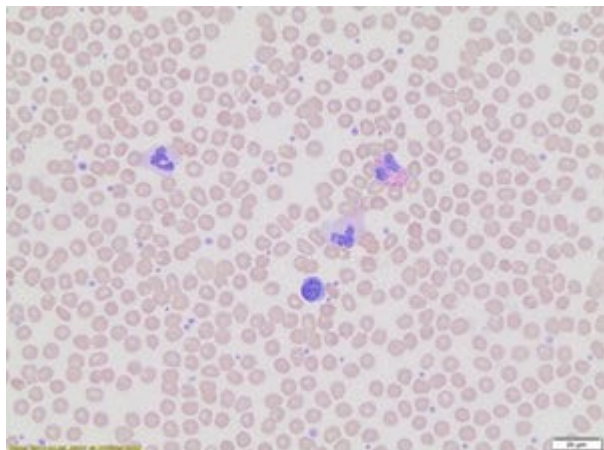

Wright-Giemsa Stain, Modified 1 | Sigma-Aldrich

Codice Articolo: WG32-1L

Breve descrizione del prodotto:

Wright-Giemsa Stain, Modified,

Informazioni aggiuntive:

- URL Link: <https://www.sigmaaldrich.com/product/sigma/wg32>
- Image
URL: <https://api.sigmaaldrich.com/deepweb/assets/sigmaaldrich/product/images/202/883/231a2acb-a726-4c5b-9231-c4d094bebe05/640/231a2acb-a726-4c5b-9231-c4d094bebe05.jpg>
- Shipped on ICE/no ICE: Standard
- Storage Temperature: Room Temp Controlled
- MSDS Link: <https://www.sigmaaldrich.com/sds/sigma/wg32>
- SAP Pack with Pack Qty: 1x 1 L