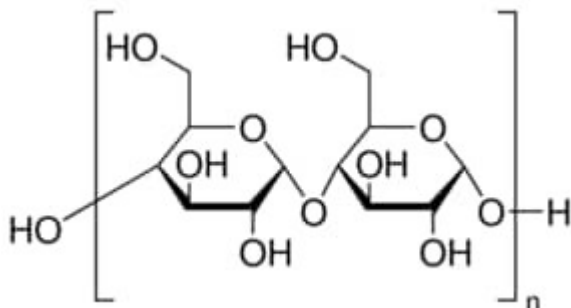

STARCH FROM RICE 500 G SIGMA-ALDRICH

Codice Articolo: S7260-500G

Breve descrizione del prodotto:

Starch from rice,

Informazioni aggiuntive:

- CAS Number: 9005-25-8
- URL Link: <https://www.sigmaaldrich.com/US/en/product/SIAL/S7260?context=product>
- Image
URL: https://www.sigmaaldrich.com/content/dam/sigma-aldrich/structure2/158/mfcd00082026.eps/_jcr_content/renditions/mfcd00082026-medium.png
- MSDS
Link: <https://www.sigmaaldrich.com/MSDS/MSDS/DisplayMSDSPage.do?country=DE&language=EN&productNumber=S7260&brand=SIAL>
- Shipped on ICE/no ICE: STD
- SAP Pack with Pack Qty: 1X500G
- Prodotto padre: S7260-500G