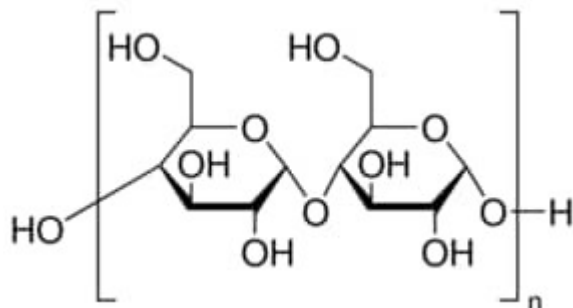

Starch from potato 2 KG Sigma-Aldrich

Codice Articolo: S4251-2KG

Breve descrizione del prodotto:

Starch from potato, Powder

Informazioni aggiuntive:

- CAS Number: 9005-25-8
- Purity Grade: powder
- URL Link: <https://www.sigmaaldrich.com/US/en/product/SIAL/S4251?context=product>
- Image
URL: https://www.sigmaaldrich.com/content/dam/sigma-aldrich/structure2/158/mfcd00082026.eps/_jcr_content/renditions/mfcd00082026-medium.png
- MSDS
Link: <https://www.sigmaaldrich.com/MSDS/MSDS/DisplayMSDSPage.do?country=DE&language=EN&productNumber=S4251&brand=SIAL>
- Shipped on ICE/no ICE: STD
- SAP Pack with Pack Qty: 1X2KG
- Prodotto padre: S4251-2KG