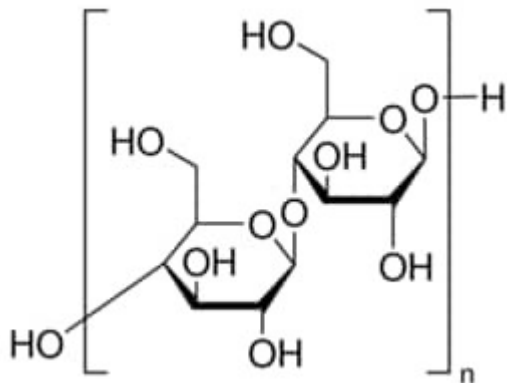

SIGMACELL CELLULOSE 500 G TYPE 50 50 um SIGMA

Codice Articolo: S5504-500G

Breve descrizione del prodotto:

Sigmacell Cellulose, Type 50, 50 um

Informazioni aggiuntive:

- CAS Number: 9004-34-6
- Purity Grade: Type 50, 50 um
- URL Link: <https://www.sigmaaldrich.com/US/en/product/SIGMA/S5504?context=product>
- Image
URL: https://www.sigmaaldrich.com/content/dam/sigma-aldrich/structure3/173/mfcd00081512.eps/_jcr_content/renditions/mfcd00081512-medium.png
- MSDS
Link: <https://www.sigmaaldrich.com/MSDS/MSDS/DisplayMSDSPage.do?country=DE&language=EN&productNumber=S5504&brand=SIGMA>
- Shipped on ICE/no ICE: STD
- SAP Pack with Pack Qty: 1X500G
- Prodotto padre: S5504-500G