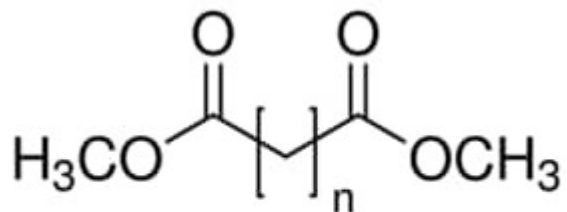

**DBE dibasic ester 1 L Aldrich**

n=2,3 or 4

**In magazzino:** -1

**Codice Articolo:** 422053-1L

**Breve descrizione del prodotto:**

DBE dibasic ester,

**Informazioni aggiuntive:**

- URL Link: <https://www.sigmaaldrich.com/US/en/product/ALDRICH/422053?context=product>
- Image  
URL: [https://www.sigmaaldrich.com/content/dam/sigma-aldrich/structure5/163/mfcd00152995.eps/\\_jcr\\_content/renditions/mfcd00152995-medium.png](https://www.sigmaaldrich.com/content/dam/sigma-aldrich/structure5/163/mfcd00152995.eps/_jcr_content/renditions/mfcd00152995-medium.png)
- Shipped on ICE/no ICE: STD
- SAP Pack with Pack Qty: 1X1LT
- Prodotto padre: 422053-1L